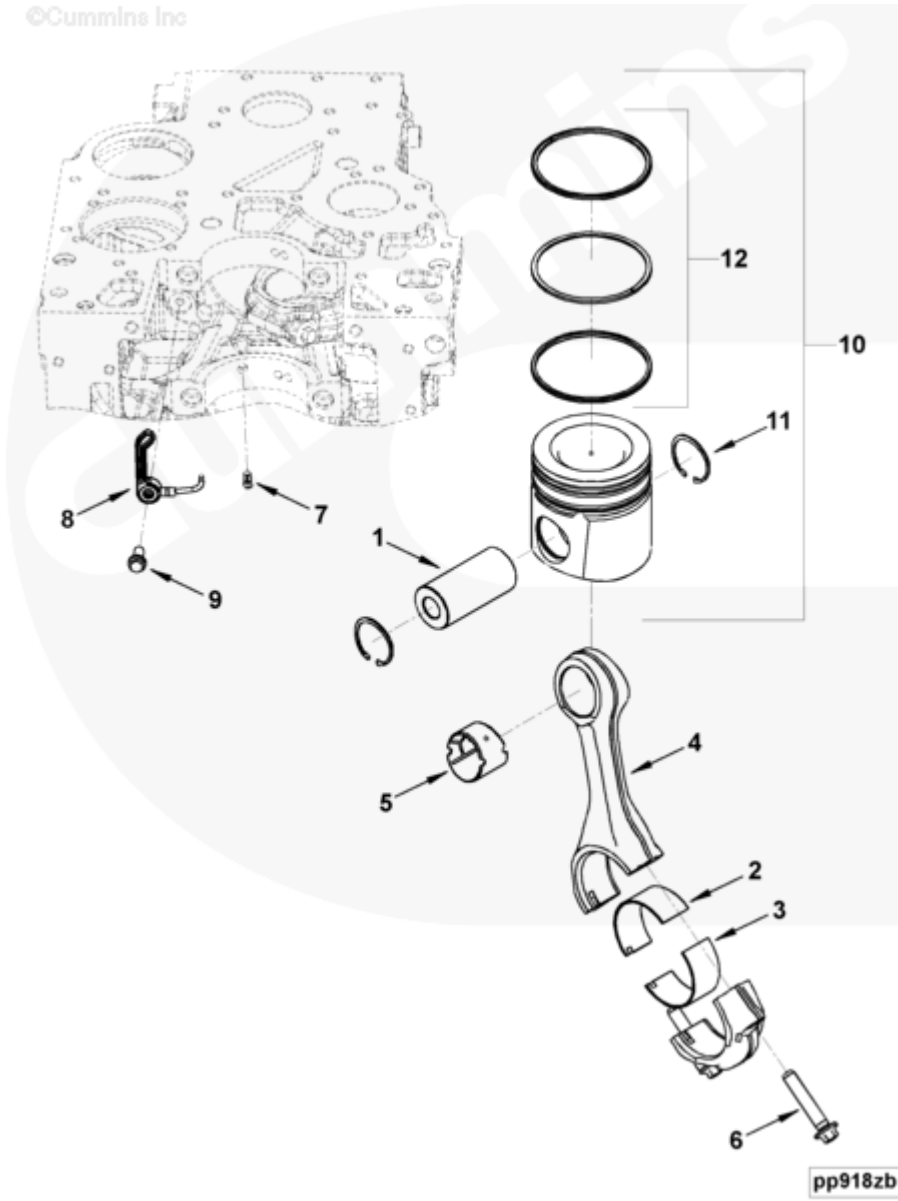

SMALL | MEDIUM | LARGE

Cart	Ref No	Part Number	Part Description	Required	Remarks
View My Cart					
		PP8464-03	Connecting Rod And Piston		Connecting Rod and Piston...(More)
					Technical Model Name:
					6BTA5.9-ME
					Engine Family: "B" Series
					CPL: 8464
					Certified By: None
					Not Used:
					Cylinders: 6
					Not Used:

					Engine Aspiration: Sea Water
					Aftercooled
					Engine Control System: E2I
					Engine Application: Marine
					Comments:
					Service Model Name: QSB
					ECM Version: CM850
					Centinel Provision: N/A
<input type="checkbox"/>	1	3934047	Piston Pin	6	
	2	3939859	Connecting Rod Bearing	6	Standard
<input type="checkbox"/>	3	4893693	Connecting Rod Bearing	6	Standard.
<input type="checkbox"/>		3971212	Engine Connecting Rod	6	Recon Equivalent 3971212 RX
	4	3971211	Engine Connecting Rod	1	
<input type="checkbox"/>	5	4891178	Bushing	1	
<input type="checkbox"/>	6	4891179	Connecting Rod Cap Screw	2	
<input type="checkbox"/>	7	3959574	Piston Cooling Plug	6	
<input type="checkbox"/>	8	3968877	Piston Cooling Nozzle	6	
<input type="checkbox"/>	9	3964817	Banjo Connector Screw	6	
<input type="checkbox"/>	10	4089950	Piston Kit	6	Standard
		3965497	Engine Piston	1	Serviced as 4089950
<input type="checkbox"/>	11	3920691	Retaining Ring	2	
<input type="checkbox"/>	12	4089948	Piston Ring Set	1	
		3932520	Oil Piston Ring	1	Sold In Higher Level Assy/Kit
		3943447	Compression Piston Ring	1	
		3945827	Compression Piston Ring	1	
<input type="checkbox"/>	10	4089976	Piston Kit	6	0.50 mm Oversize
		3966675	Engine Piston	1	Serviced as 4089976
<input type="checkbox"/>	11	3920691	Retaining Ring	2	